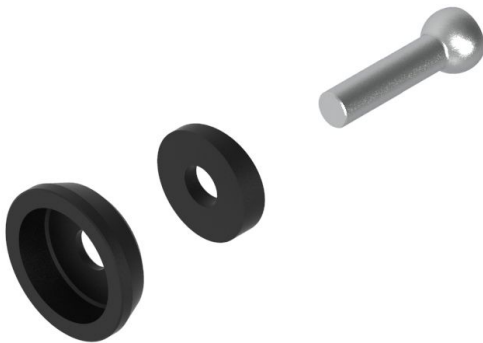

Lightech Brake Lever Adaptor Kawasaki Z 900

KPL304

[Read More](#)

SKU:

Price: ₹2,700.00

Categories: [Protectors](#)

Product Description

KPL304 Adaptor for brake lever guard. Bought separately with the lever guard. Required for installation

Lightech Brake Lever Adaptor Kawasaki ZX 10R

KPL304

[Read More](#)

SKU:

Price: ₹2,700.00

Categories: [Protectors](#)

Product Description

KPL304 Adaptor for brake lever guard. Bought separately with the lever guard. Required for installation