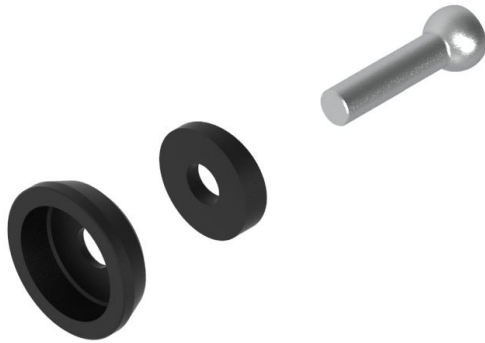

Lightech Clutch Lever Adaptor Kawasaki Z 900

KPL304

[Read More](#)

SKU:

Price: ₹2,700.00

Categories: [Protectors](#)

Product Description

KPL304 Adaptor for clutch lever guard. Bought separately with the lever guard. Required for installation

Lightech Clutch Lever Adaptor Kawasaki ZX 10R

KPL304

[Read More](#)

SKU:

Price: ₹2,700.00

Categories: [Protectors](#)

Product Description

KPL304 Adaptor for clutch lever guard. Bought separately with the lever guard. Required for installation