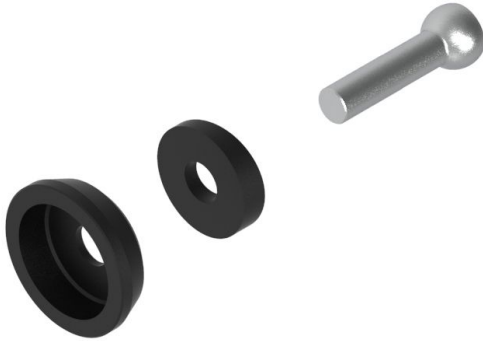

Lightech Clutch Lever Adaptor Kawasaki Z 900

KPL304

[Read More](#)

SKU:

Price: ₹2,700.00

Categories: [Protectors](#)

Product Description

KPL304 Adaptor for clutch lever guard. Bought separately with the lever guard. Required for installation

Lightech Clutch Lever Adaptor Kawasaki ZX 10R

KPL304

[Read More](#)

SKU:

Price: ₹2,700.00

Categories: [Protectors](#)

Product Description

KPL304 Adaptor for clutch lever guard. Bought separately with the lever guard. Required for installation