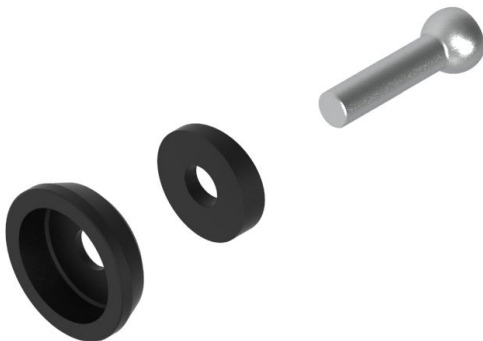

Lightech Brake Lever Adaptor Kawasaki Z 900

KPL304

[Read More](#)

SKU:

Price: ₹2,700.00

Categories: [Protectors](#)

Product Description

KPL304 Adaptor for brake lever guard. Bought separately with the lever guard. Required for installation

Lightech Brake Lever Adaptor Kawasaki ZX 10R

KPL304

[Read More](#)

SKU:

Price: ₹2,700.00

Categories: [Protectors](#)

Product Description

KPL304 Adaptor for brake lever guard. Bought separately with the lever guard. Required for installation