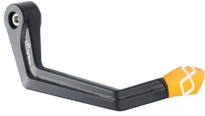

Lighttech Brake Lever Protector with Gold Guard End Ducati 1198

ISS113RAORO

[Read More](#)

SKU:

Price: ₹16,700.00

Categories: [Protectors](#)

Product Description

ISS113RAORO Aluminum Brake Lever Guard - Axle Base 132 mm / Anodized Guard end / Gold