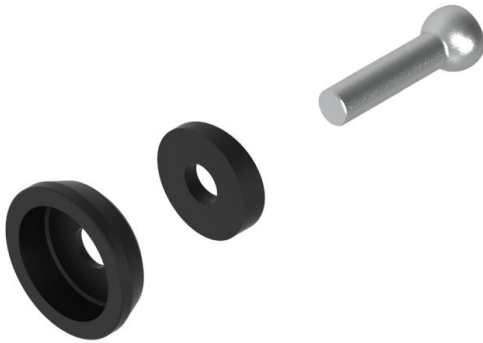

Lichteck Brake Lever Adaptor Ducati V4 / V4S

KPL319

[Read More](#)

SKU:

Price: ₹2,700.00

Categories: [Protectors](#)

Product Description

KPL319 Adaptor for brake lever guard. Bought separately with the lever guard. Required for installation

Lightech Brake Lever Adaptor Kawasaki Z 900

KPL304

[Read More](#)

SKU:

Price: ₹2,700.00

Categories: [Protectors](#)

Product Description

KPL304 Adaptor for brake lever guard. Bought separately with the lever guard. Required for installation

Lightech Brake Lever Adaptor Kawasaki ZX 10R

KPL304

[Read More](#)

SKU:

Price: ₹2,700.00

Categories: [Protectors](#)

Product Description

KPL304 Adaptor for brake lever guard. Bought separately with the lever guard. Required for installation