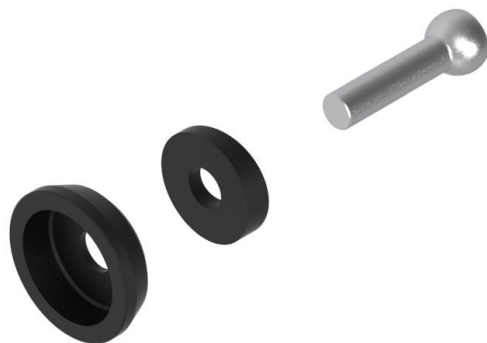

Lightech Clutch Lever Adaptor Kawasaki Z 900

KPL304

[Read More](#)

SKU:

Price: ₹2,700.00

Categories: [Protectors](#)

Product Description

KPL304 Adaptor for clutch lever guard. Bought separately with the lever guard. Required for installation

---