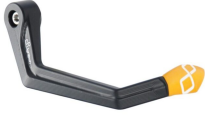

Lighttech Brake Lever Protector with Gold Guard End Ducati 959

ISS113RAORO

[Read More](#)

SKU:

Price: ₹16,700.00

Categories: [Protectors](#)

Product Description

ISS113RAORO Aluminum Brake Lever Guard - Axle Base 132 mm / Anodized Guard end / Gold