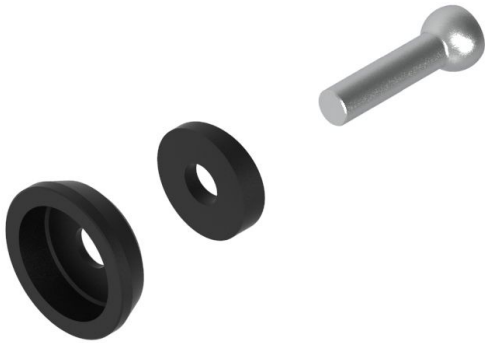

Lichteck Brake Lever Adaptor Ducati V4 / V4S

KPL319

[Read More](#)

SKU:

Price: ₹2,700.00

Categories: [Protectors](#)

Product Description

KPL319 Adaptor for brake lever guard. Bought separately with the lever guard. Required for installation

Lightech Brake Lever Adaptor Kawasaki Z 900

KPL304

[Read More](#)

SKU:

Price: ₹2,700.00

Categories: [Protectors](#)

Product Description

KPL304 Adaptor for brake lever guard. Bought separately with the lever guard. Required for installation

Lightech Brake Lever Adaptor Kawasaki ZX 10R

KPL304

[Read More](#)

SKU:

Price: ₹2,700.00

Categories: [Protectors](#)

Product Description

KPL304 Adaptor for brake lever guard. Bought separately with the lever guard. Required for installation