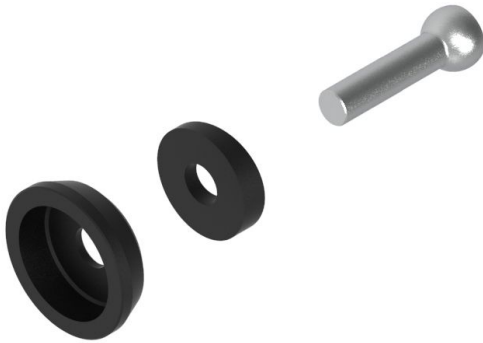

Lightech Clutch Lever Adaptor Kawasaki Z 900

KPL304

[Read More](#)

SKU:

Price: ₹2,700.00

Categories: [Protectors](#)

Product Description

KPL304 Adaptor for clutch lever guard. Bought separately with the lever guard. Required for installation

Lightech Clutch Lever Adaptor Kawasaki ZX 10R

KPL304

[Read More](#)

SKU:

Price: ₹2,700.00

Categories: [Protectors](#)

Product Description

KPL304 Adaptor for clutch lever guard. Bought separately with the lever guard. Required for installation