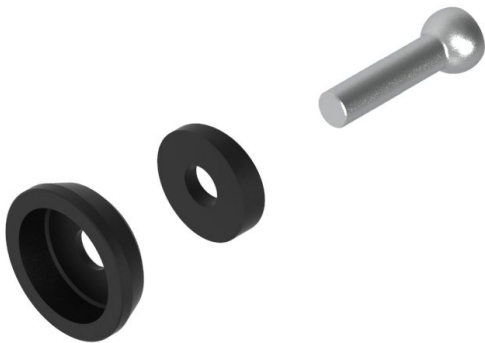

Lightech Brake Lever Adaptor Kawasaki Z 900

KPL304

[Read More](#)

SKU:

Price: ₹2,700.00

Categories: [Protectors](#)

Product Description

KPL304 Adaptor for brake lever guard. Bought separately with the lever guard. Required for installation

Lightech Brake Lever Adaptor Kawasaki ZX 10R

KPL304

[Read More](#)

SKU:

Price: ₹2,700.00

Categories: [Protectors](#)

Product Description

KPL304 Adaptor for brake lever guard. Bought separately with the lever guard. Required for installation