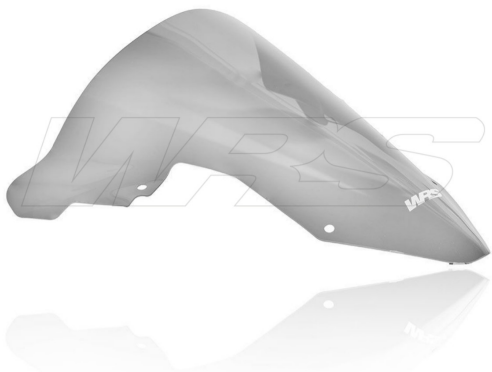

WRS Light Smoke Windscreen BMW S 1000 RR

BM051F

[Read More](#)

SKU:

Price: ₹11,400.00

Categories: [Windscreen](#)