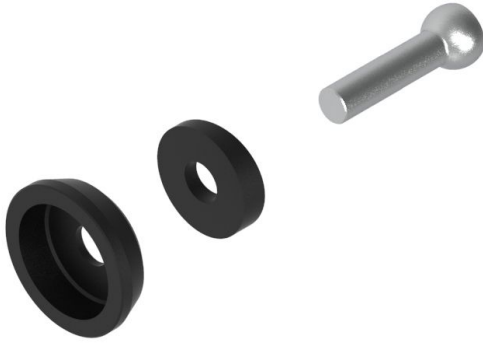

Lightech Brake Lever Adaptor Kawasaki Z 900

KPL304

[Read More](#)

SKU:

Price: ₹2,700.00

Categories: [Protectors](#)

Product Description

KPL304 Adaptor for brake lever guard. Bought separately with the lever guard. Required for installation
