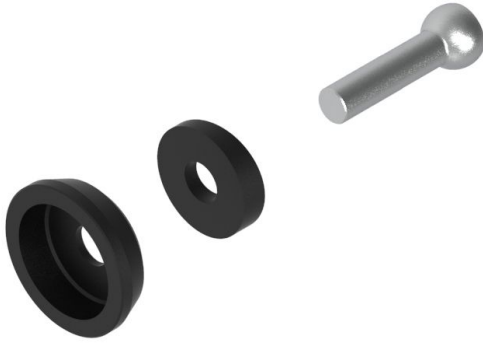

## Lightech Brake Lever Adaptor Kawasaki Z 900

KPL304

[Read More](#)

**SKU:**

**Price:** ₹2,700.00

**Categories:** [Protectors](#)

### Product Description

KPL304 Adaptor for brake lever guard. Bought separately with the lever guard. Required for installation

---