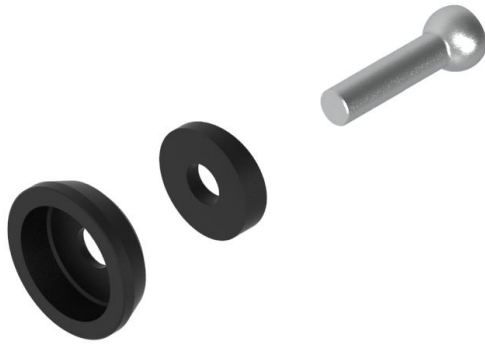

## Lightech Brake Lever Adaptor Kawasaki ZX 10R

KPL304

[Read More](#)

**SKU:**

**Price:** ₹2,700.00

**Categories:** [Protectors](#)

### Product Description

KPL304 Adaptor for brake lever guard. Bought separately with the lever guard. Required for installation

---