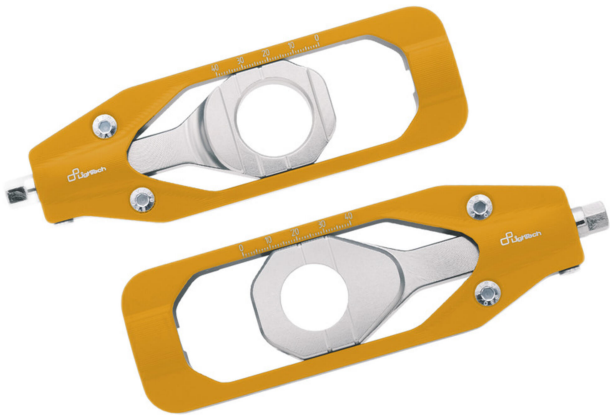

Lightech Chain Adjuster Gold BMW S 1000 RR (2019 onwards)

TEBM003ORO

[Read More](#)

SKU:

Price: ₹29,000.00

Categories: [Chain Adjuster](#)

Product Description

Lightech Chain Adjuster

TEBM003ORO

Color: Gold Chain adjuster made of ergal 7075. They allow a micrometric adjustment from 0.25 Mm through an external screw control and a reinforced developed structure to ensure maximum mechanical resistance and a perfect chain adjuster. Accuracy ensured thanks to the laser engraved metric scale on the tensioner body.
