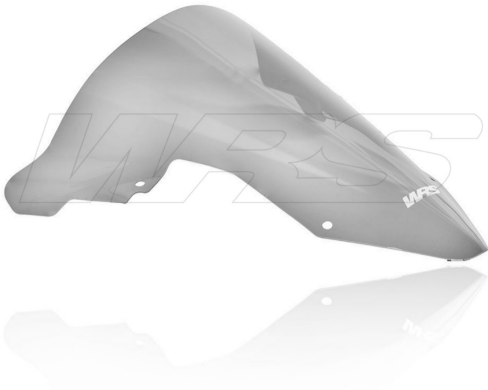

WRS Light Smoke Windscreen BMW S 1000 RR

BM051F

[Read More](#)

SKU:

Price: ₹11,400.00

Categories: [Windscreen](#)

Product Description

RACE HIGH WINDSCREEN WRS SMOKED +80MM BMW S 1000 RR 2019-2022

BM051F Color: Smoked Windscreen made using high quality PMMA plexiglass, DOT626 approved 2 mm thick. This windscreen is 8 cm higher than the original. Racing windscreen used by numerous teams in the world championships, essential to receive maximum coverage from the air while driving. The design, studied in detail, fits perfectly with the line of the bike, giving it an even more appealing look. Attention: Interchangeable with the original windscreen, it replaces the standard one without modifications. Compatible with all the fairings on which the original windscreen can be installed.
