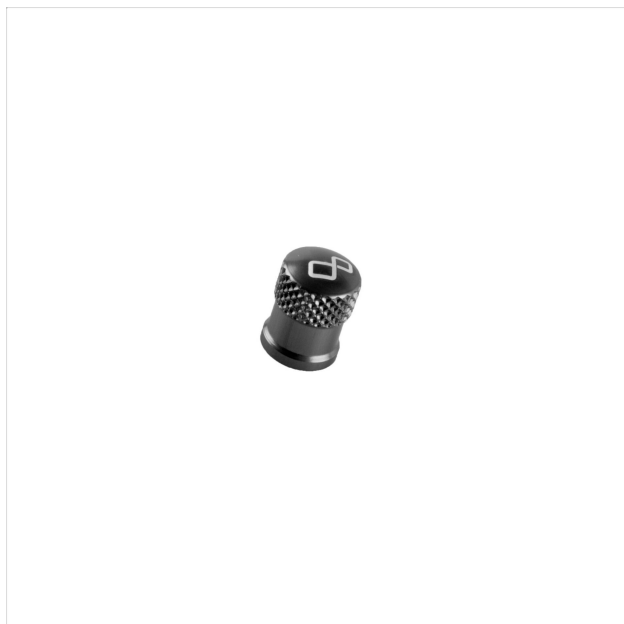

Akrapovic Exhaust Slip On Suzuki Katana

S-S10SO15-HAPT/1

[Read More](#)

SKU:

Price: ₹111,000.00

Categories: [Exhausts](#)

Product Description

Slip On

power +1.5 kW at 8500 rpm torque +2.0 Nm at 8300 rpm weight -1.1 kg

Brembo Master Cylinder 19RCS Corsa Corta 110C74010 Suzuki

110C74010

[Read More](#)

SKU:

Price: ₹41,000.00

Categories: [Master Cylinder](#)

Product Description

Brembo 110C74010

The 19RCS CORSA CORTA is characterized by the possibility it provides the rider to adapt the braking "bite point" to the desired riding feeling, in addition to the RCS (Ratio Click System),

introduced 10 years ago on the Brembo 19RCS radial brake master cylinder, which allows the center distance of the master cylinder to be adjusted to "18" or "20". The master cylinder body is made of forge aluminum alloy, machined with 5-axis CAM technology. A hard oxide coating is used for the surface finish, which guarantees that the master cylinder main body is highly resistant to wear and its components move easily. The floating piston and the seals derive directly from those used in MotoGP, as do the housings for the bleeding and fueling systems, which are inclined by more than 30° to make bleeding the master cylinder easier.